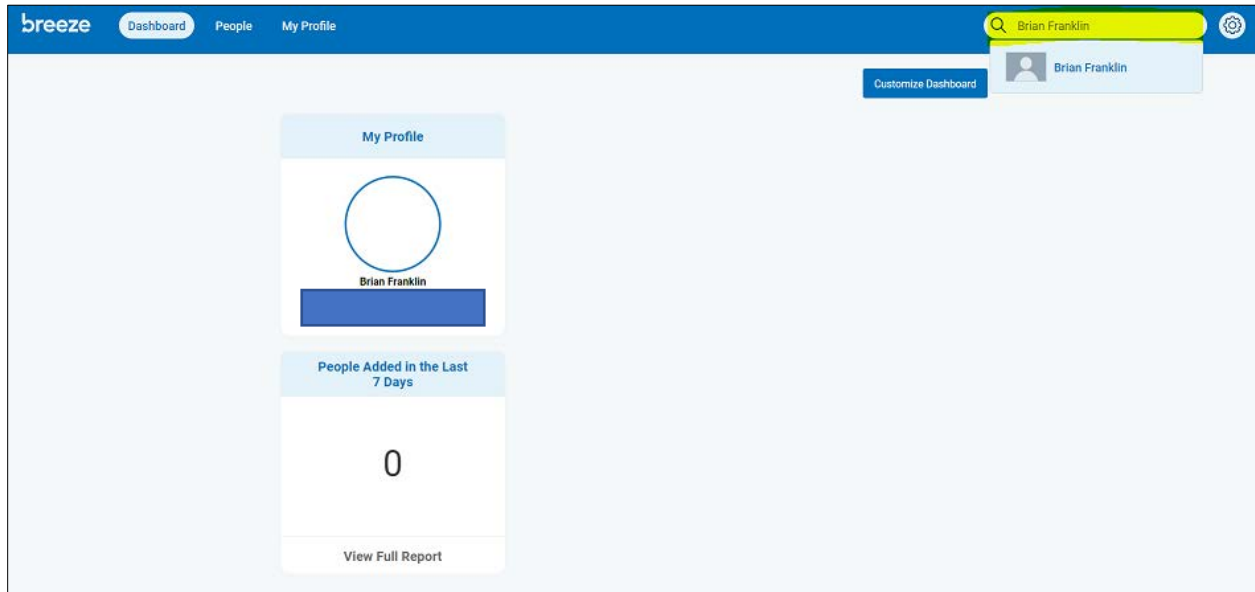

Searching for member directory information

1. In the upper right-hand side of the interface, click in the magnifying glass.
2. Type the name of the person you are searching for. Once the name appears in the drop down results, click on it and you will be directed to the member's profile.

Browsing directory information

1. In the navigation menu at the top of the page, click on "People"
2. Links to all member profiles with directory information in Breeze and that have their information visible to other members will appear on the "People" page.